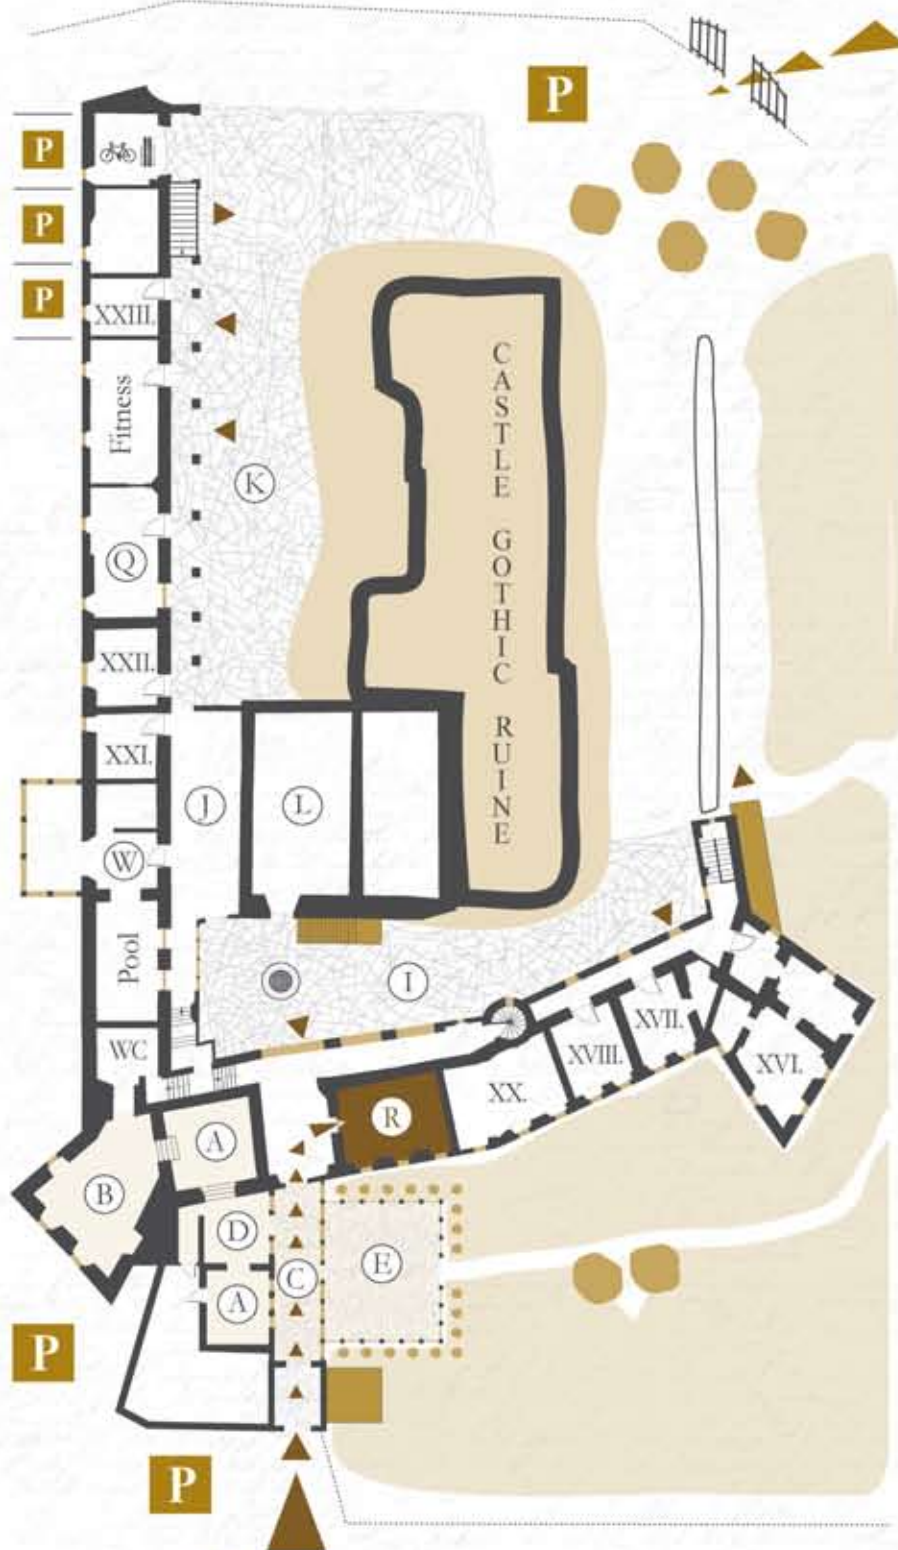

Ground Floor  
Prizemie

Renaissance Castle  
Renesančný kaštieľ

R. Reception tel.: 11

- |                      |                        |         |
|----------------------|------------------------|---------|
| A. Salon             | XVI. Arched apartment  | tel. 16 |
| B. Restaurant        | XVII. Knight's chamber | tel. 17 |
| C. Foyer             | XVIII. Count's chamber | tel. 18 |
| D. Lobby Bar         | XX. Arcade chamber     | tel. 20 |
| E. Pavilion          | XXI. Korvin chamber    | tel. 30 |
| W. Wellness and Pool | XXII. Vicomte chamber  | tel. 28 |
| Q. Fitness           | XXIII. Thurso chamber  | tel. 31 |

Meeting Space  
Spoločenské priestory

Renaissance Castle  
Renesančný kaštieľ

Meeting Space	Surface	Capacity
Restaurant Magdalena Zai	199 m <sup>2</sup>	60
A. - Salon	33 m <sup>2</sup>	12
B. - Restaurant	103 m <sup>2</sup>	40
C. - Foyer	73 m <sup>2</sup>	12
D. - Lobby Bar	30 m <sup>2</sup>	8
E. - Pavilion	73 m <sup>2</sup>	40
F. Stone Gallery	175 m <sup>2</sup>	100
G. Ballroom	80 m <sup>2</sup>	50
H. Dinig Room	72 m <sup>2</sup>	30
I. Castle Yard	300 m <sup>2</sup>	80
J. Arcades	180 m <sup>2</sup>	40
K. Arcades Yard	260 m <sup>2</sup>	40
L. Wine Cellar	60 m <sup>2</sup>	30