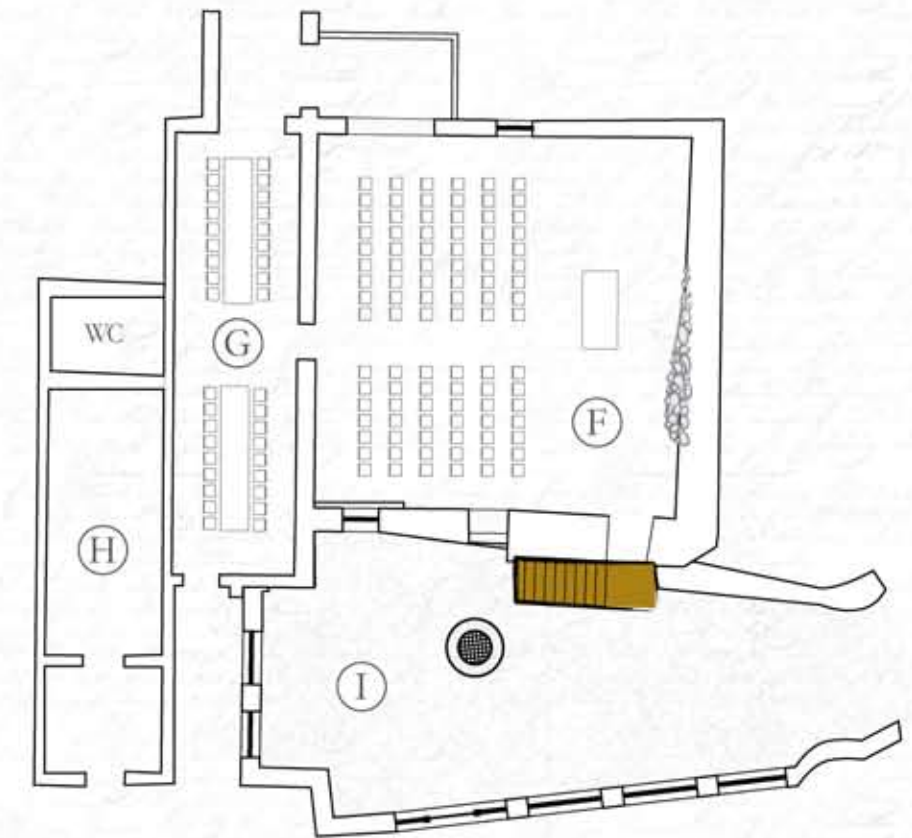

First Floor  
I. Poschodie

Renaissance Castle  
Renesančný kaštieľ

- |                              |         |
|------------------------------|---------|
| I. Apartment Magdalena Zai   | tel. 01 |
| II. Empire chamber           | tel. 02 |
| III. Bordeaux chamber        | tel. 03 |
| IV. Onyx chamber             | tel. 04 |
| V. Fresco chamber            | tel. 05 |
| VI. Blue chamber             | tel. 06 |
| VII. Bibliotek chamber       | tel. 07 |
| VIII. Ballroom chamber       | tel. 08 |
| IX. Emanuel's chamber        | tel. 09 |
| X. Golden chamber            | tel. 10 |
| XI. Castle chamber           | tel. 21 |
| XII. Mirror chamber          | tel. 22 |
| XIII. The thirteenth chamber | tel. 13 |
| XIV. Chess chamber           | tel. 14 |
| XV. King's apartment         | tel. 15 |
| XIX. Sir Sandorfy apartment  | tel. 19 |
- F. Stone Gallery  
G. Ballroom  
H. Dinning Room

Meeting Space  
Spoločenské priestory

Renaissance Castle  
Renesančný kaštieľ

Meeting Space	Surface	Capacity
Restaurant Magdalena Zai	199 m <sup>2</sup>	60
A. - Salon	33 m <sup>2</sup>	12
B. - Restaurant	103 m <sup>2</sup>	40
C. - Foyer	73 m <sup>2</sup>	12
D. - Lobby Bar	30 m <sup>2</sup>	8
E. - Pavilion	73 m <sup>2</sup>	40
F. Stone Gallery	175 m <sup>2</sup>	100
G. Ballroom	80 m <sup>2</sup>	50
H. Dinig Room	72 m <sup>2</sup>	30
I. Castle Yard	300 m <sup>2</sup>	80
J. Arcades	180 m <sup>2</sup>	40
K. Arcades Yard	260 m <sup>2</sup>	40
L. Wine Cellar	60 m <sup>2</sup>	30