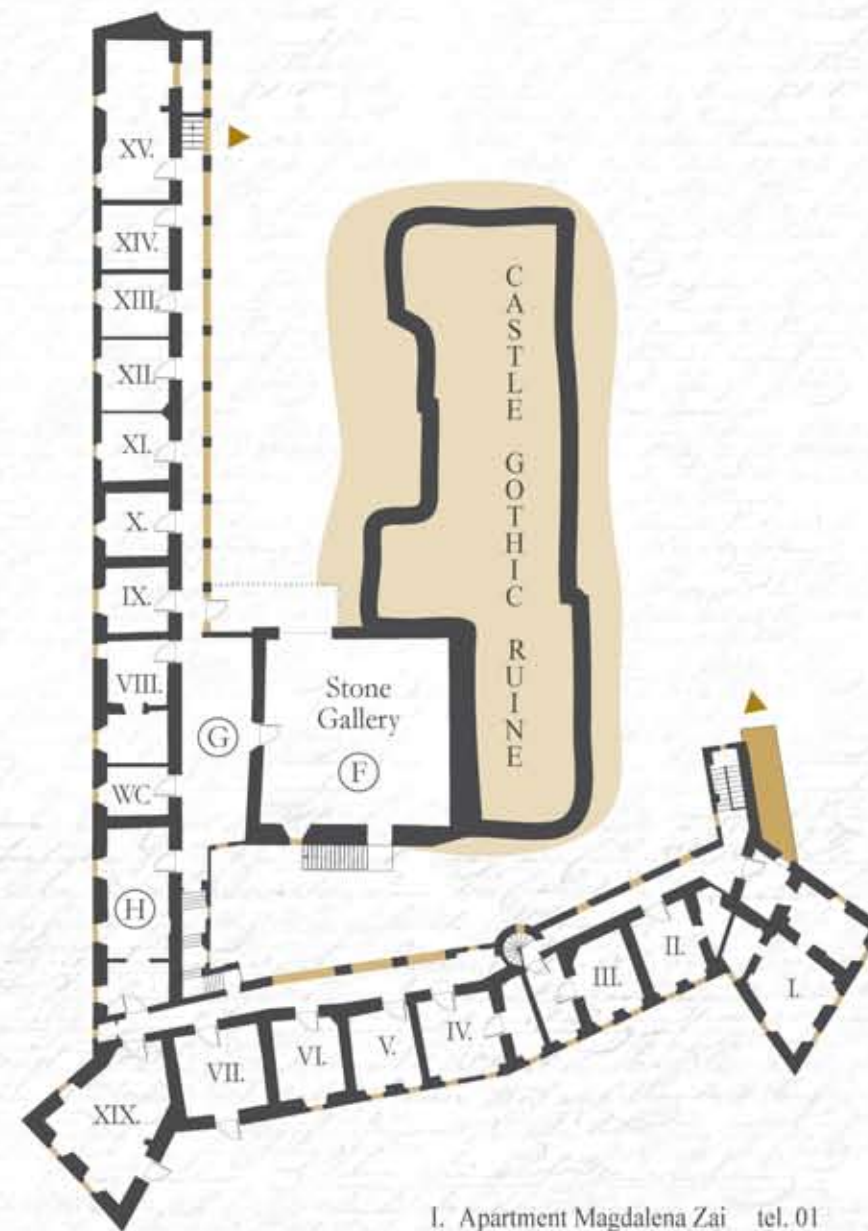

First Floor  
I. Poschodie

Renaissance Castle  
Renesančný kaštieľ

- |                              |         |
|------------------------------|---------|
| I. Apartment Magdalena Zai   | tel. 01 |
| II. Empire chamber           | tel. 02 |
| III. Bordeaux chamber        | tel. 03 |
| IV. Onyx chamber             | tel. 04 |
| V. Fresco chamber            | tel. 05 |
| VI. Blue chamber             | tel. 06 |
| VII. Bibliotek chamber       | tel. 07 |
| VIII. Ballroom chamber       | tel. 08 |
| IX. Emanuel's chamber        | tel. 09 |
| X. Golden chamber            | tel. 10 |
| XI. Castle chamber           | tel. 21 |
| XII. Mirror chamber          | tel. 22 |
| XIII. The thirteenth chamber | tel. 13 |
| XIV. Chess chamber           | tel. 14 |
| XV. King's apartment         | tel. 15 |
| XIX. Sir Sandorfy apartment  | tel. 19 |
- F. Stone Gallery  
G. Ballroom  
H. Dinning Room

Meeting Space  
Spoločenské priestory

Renaissance Castle  
Renesančný kaštieľ

Meeting Space	Surface	Capacity
Restaurant Magdalena Zai	199 m <sup>2</sup>	60
A. - Salon	33 m <sup>2</sup>	12
B. - Restaurant	103 m <sup>2</sup>	40
C. - Foyer	73 m <sup>2</sup>	12
D. - Lobby Bar	30 m <sup>2</sup>	8
E. - Pavilion	73 m <sup>2</sup>	40
F. Stone Gallery	175 m <sup>2</sup>	100
G. Ballroom	80 m <sup>2</sup>	50
H. Dinig Room	72 m <sup>2</sup>	30
I. Castle Yard	300 m <sup>2</sup>	80
J. Arcades	180 m <sup>2</sup>	40
K. Arcades Yard	260 m <sup>2</sup>	40
L. Wine Cellar	60 m <sup>2</sup>	30