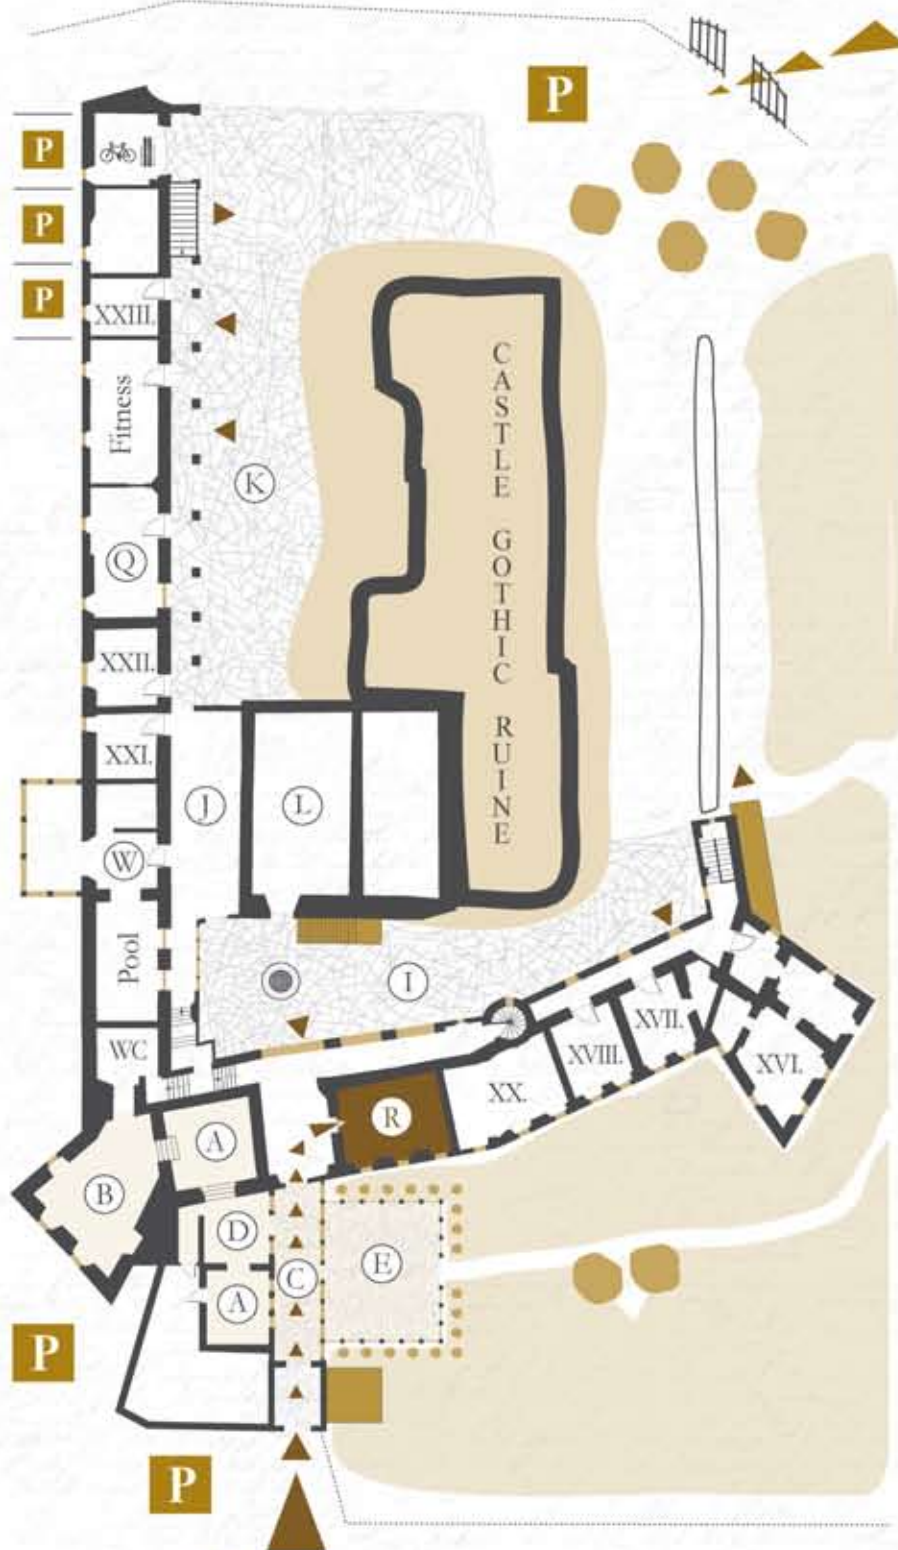

Ground Floor
Prizemie

Renaissance Castle
Renesančný kaštieľ

R. Reception tel.: 11

- | | | |
|----------------------|------------------------|---------|
| A. Salon | XVI. Arched apartment | tel. 16 |
| B. Restaurant | XVII. Knight's chamber | tel. 17 |
| C. Foyer | XVIII. Count's chamber | tel. 18 |
| D. Lobby Bar | XX. Arcade chamber | tel. 20 |
| E. Pavilion | XXI. Korvin chamber | tel. 30 |
| W. Wellness and Pool | XXII. Vicomte chamber | tel. 28 |
| Q. Fitness | XXIII. Thurso chamber | tel. 31 |

First Floor
I. Poschodie

Renaissance Castle
Renesančný kaštieľ

- | | |
|------------------------------|---------|
| I. Apartment Magdalena Zai | tel. 01 |
| II. Empire chamber | tel. 02 |
| III. Bordeaux chamber | tel. 03 |
| IV. Onyx chamber | tel. 04 |
| V. Fresco chamber | tel. 05 |
| VI. Blue chamber | tel. 06 |
| VII. Bibliotek chamber | tel. 07 |
| VIII. Ballroom chamber | tel. 08 |
| IX. Emanuel's chamber | tel. 09 |
| X. Golden chamber | tel. 10 |
| XI. Castle chamber | tel. 21 |
| XII. Mirror chamber | tel. 22 |
| XIII. The thirteenth chamber | tel. 13 |
| XIV. Chess chamber | tel. 14 |
| XV. King's apartment | tel. 15 |
| XIX. Sir Sandorfy apartment | tel. 19 |
- F. Stone Gallery
G. Ballroom
H. Dinning Room

Meeting Space
Spoločenské priestory

Renaissance Castle
Renesančný kaštieľ

Meeting Space	Surface	Capacity
Restaurant Magdalena Zai	199 m ²	60
A. - Salon	33 m ²	12
B. - Restaurant	103 m ²	40
C. - Foyer	73 m ²	12
D. - Lobby Bar	30 m ²	8
E. - Pavilion	73 m ²	40
F. Stone Gallery	175 m ²	100
G. Ballroom	80 m ²	50
H. Dinig Room	72 m ²	30
I. Castle Yard	300 m ²	80
J. Arcades	180 m ²	40
K. Arcades Yard	260 m ²	40
L. Wine Cellar	60 m ²	30