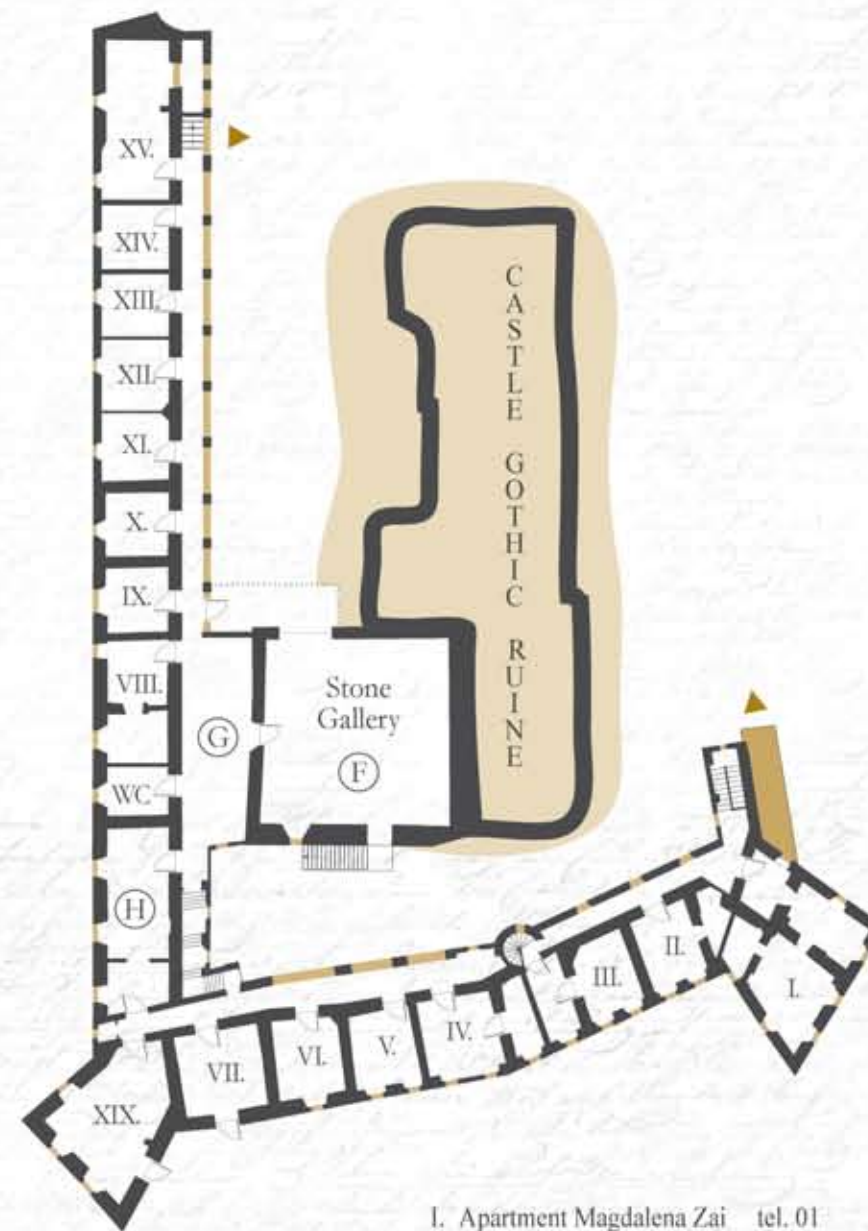

Ground Floor
Prizemie

Renaissance Castle
Renesančný kaštieľ

R. Reception tel.: 11

- | | | |
|----------------------|------------------------|---------|
| A. Salon | XVI. Arched apartment | tel. 16 |
| B. Restaurant | XVII. Knight's chamber | tel. 17 |
| C. Foyer | XVIII. Count's chamber | tel. 18 |
| D. Lobby Bar | XX. Arcade chamber | tel. 20 |
| E. Pavilion | XXI. Korvin chamber | tel. 30 |
| W. Wellness and Pool | XXII. Vicomte chamber | tel. 28 |
| Q. Fitness | XXIII. Thurso chamber | tel. 31 |

First Floor
I. Poschodie

Renaissance Castle
Renesančný kaštieľ

- | | |
|------------------------------|---------|
| I. Apartment Magdalena Zai | tel. 01 |
| II. Empire chamber | tel. 02 |
| III. Bordeaux chamber | tel. 03 |
| IV. Onyx chamber | tel. 04 |
| V. Fresco chamber | tel. 05 |
| VI. Blue chamber | tel. 06 |
| VII. Bibliotek chamber | tel. 07 |
| VIII. Ballroom chamber | tel. 08 |
| IX. Emanuel's chamber | tel. 09 |
| X. Golden chamber | tel. 10 |
| XI. Castle chamber | tel. 21 |
| XII. Mirror chamber | tel. 22 |
| XIII. The thirteenth chamber | tel. 13 |
| XIV. Chess chamber | tel. 14 |
| XV. King's apartment | tel. 15 |
| XIX. Sir Sandorfy apartment | tel. 19 |
- F. Stone Gallery
G. Ballroom
H. Dinning Room

Meeting Space
Spoločenské priestory

Renaissance Castle
Renesančný kaštieľ

Meeting Space	Surface	Capacity
Restaurant Magdalena Zai	199 m ²	60
A. - Salon	33 m ²	12
B. - Restaurant	103 m ²	40
C. - Foyer	73 m ²	12
D. - Lobby Bar	30 m ²	8
E. - Pavilion	73 m ²	40
F. Stone Gallery	175 m ²	100
G. Ballroom	80 m ²	50
H. Dinig Room	72 m ²	30
I. Castle Yard	300 m ²	80
J. Arcades	180 m ²	40
K. Arcades Yard	260 m ²	40
L. Wine Cellar	60 m ²	30