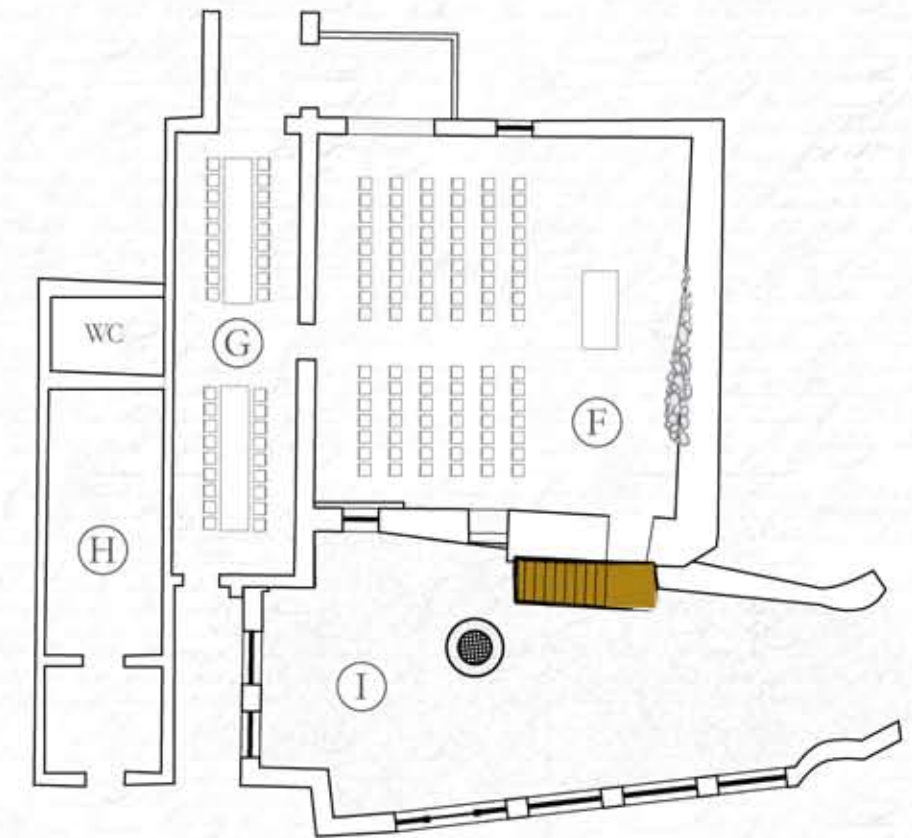

Ground Floor
Prizemie

Renaissance Castle
Renesančný kaštieľ

R. Reception tel.: 11

- | | | |
|----------------------|------------------------|---------|
| A. Salon | XVI. Arched apartment | tel. 16 |
| B. Restaurant | XVII. Knight's chamber | tel. 17 |
| C. Foyer | XVIII. Count's chamber | tel. 18 |
| D. Lobby Bar | XX. Arcade chamber | tel. 20 |
| E. Pavilion | XXI. Korvin chamber | tel. 30 |
| W. Wellness and Pool | XXII. Vicomte chamber | tel. 28 |
| Q. Fitness | XXIII. Thurso chamber | tel. 31 |

First Floor
I. Poschodie

Renaissance Castle
Renesančný kaštieľ

- | | |
|------------------------------|---------|
| I. Apartment Magdalena Zai | tel. 01 |
| II. Empire chamber | tel. 02 |
| III. Bordeaux chamber | tel. 03 |
| IV. Onyx chamber | tel. 04 |
| V. Fresco chamber | tel. 05 |
| VI. Blue chamber | tel. 06 |
| VII. Bibliotek chamber | tel. 07 |
| VIII. Ballroom chamber | tel. 08 |
| IX. Emanuel's chamber | tel. 09 |
| X. Golden chamber | tel. 10 |
| XI. Castle chamber | tel. 21 |
| XII. Mirror chamber | tel. 22 |
| XIII. The thirteenth chamber | tel. 13 |
| XIV. Chess chamber | tel. 14 |
| XV. King's apartment | tel. 15 |
| XIX. Sir Sandorfy apartment | tel. 19 |
- F. Stone Gallery
G. Ballroom
H. Dinning Room

Meeting Space
Spoločenské priestory

Renaissance Castle
Renesančný kaštieľ

Meeting Space	Surface	Capacity
Restaurant Magdalena Zai	199 m ²	60
A. - Salon	33 m ²	12
B. - Restaurant	103 m ²	40
C. - Foyer	73 m ²	12
D. - Lobby Bar	30 m ²	8
E. - Pavilion	73 m ²	40
F. Stone Gallery	175 m ²	100
G. Ballroom	80 m ²	50
H. Dinig Room	72 m ²	30
I. Castle Yard	300 m ²	80
J. Arcades	180 m ²	40
K. Arcades Yard	260 m ²	40
L. Wine Cellar	60 m ²	30